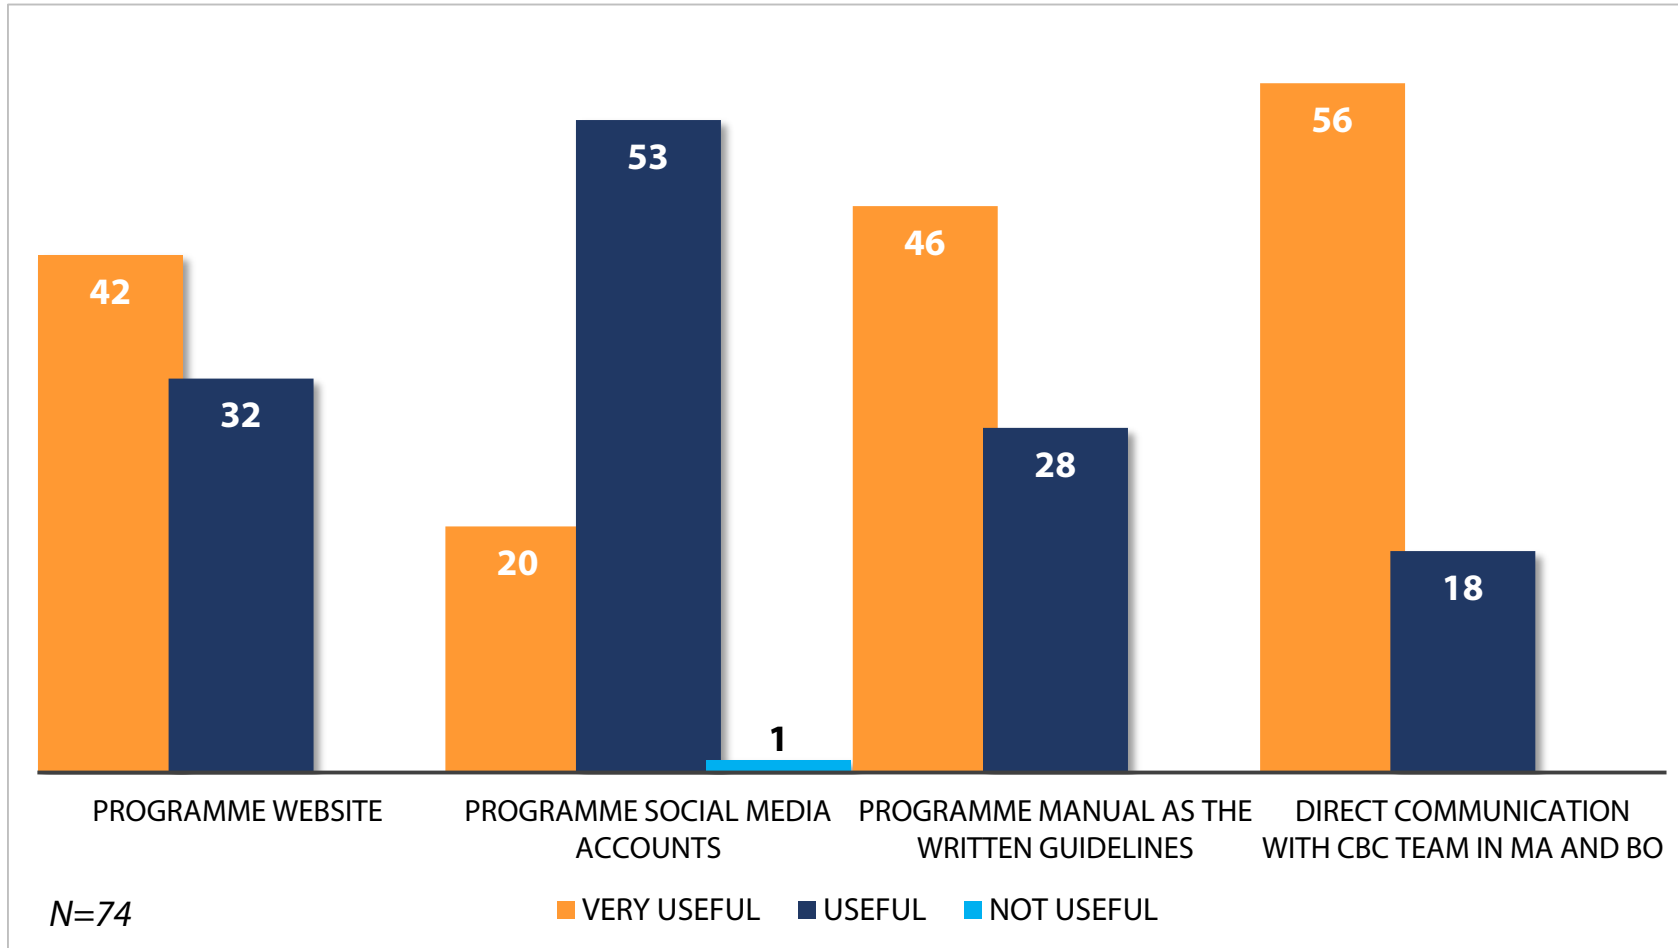

How do you evaluate support and information service offered by the programme?