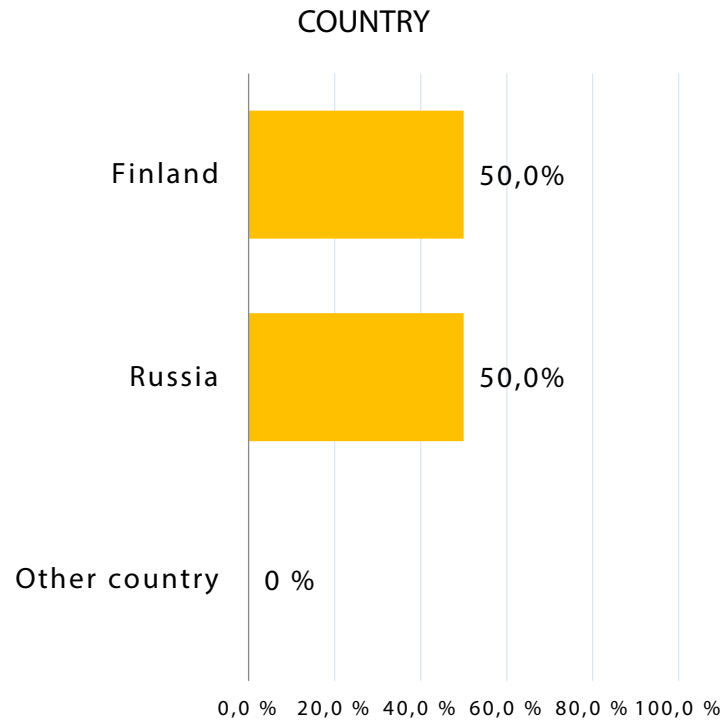

RESPONDENTS' IDENTIFICATION FICHE