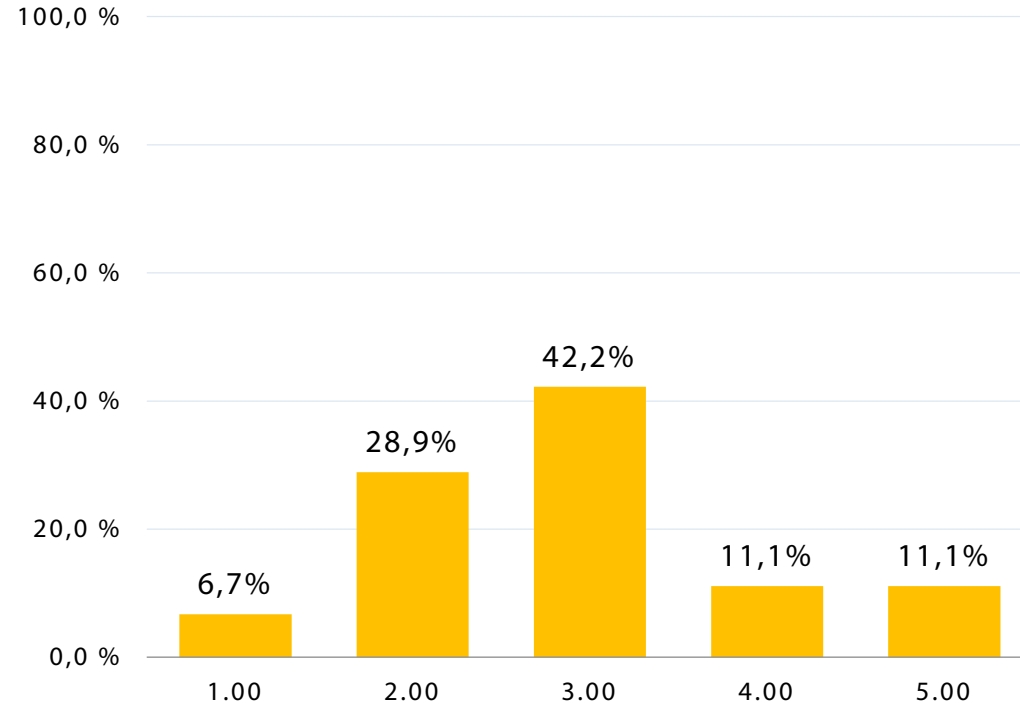

I KNOW THE PROGRAMME
1 = only little - 5 = very well