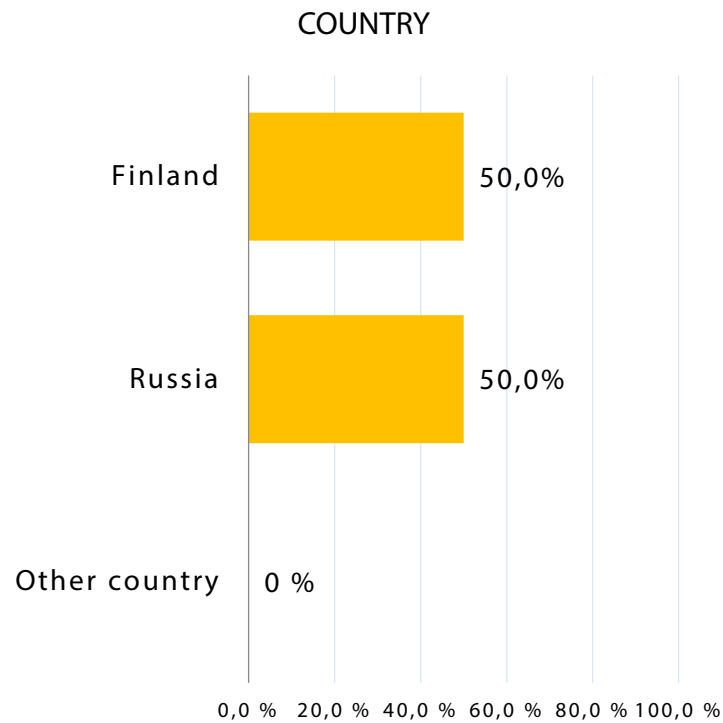

RESPONDENTS' IDENTIFICATION FICHE