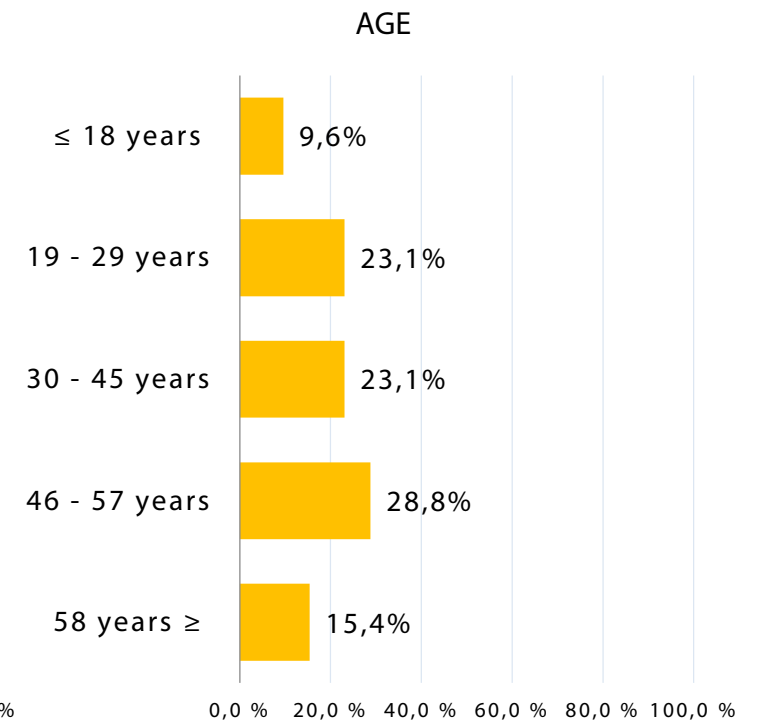

CBC
IN MY REGION

ANNUAL ON-LINE SURVEY

2-20 DECEMBER 2019

CBC 2014-2020
SOUTH-EAST FINLAND - RUSSIA

Funded by the European Union, the Russian Federation and the Republic of Finland.

AVERAGE VALUES

■ All respondents n=52, 1=very little/very negative - 5=very well/very positive

RESPONDENTS' IDENTIFICATION FICHE

RECOGNIZABILITY AND KNOWLEDGE OF PROGRAMME

HAVE YOU HEARD ABOUT THE SOUTH-EAST FINLAND - RUSSIA CBC PROGRAMME BEFORE?

I KNOW THE PROGRAMME
1 = only little - 5 = very well