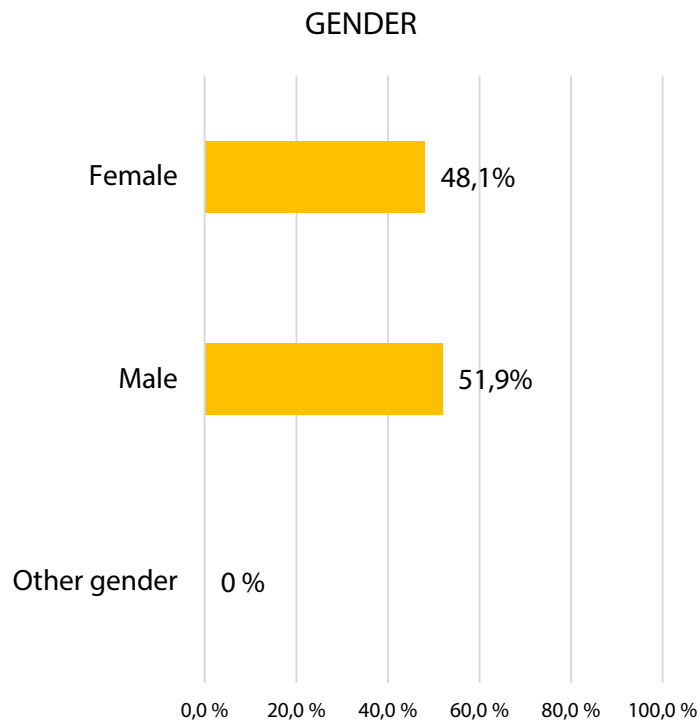

RESPONDENTS' IDENTIFICATION FICHE