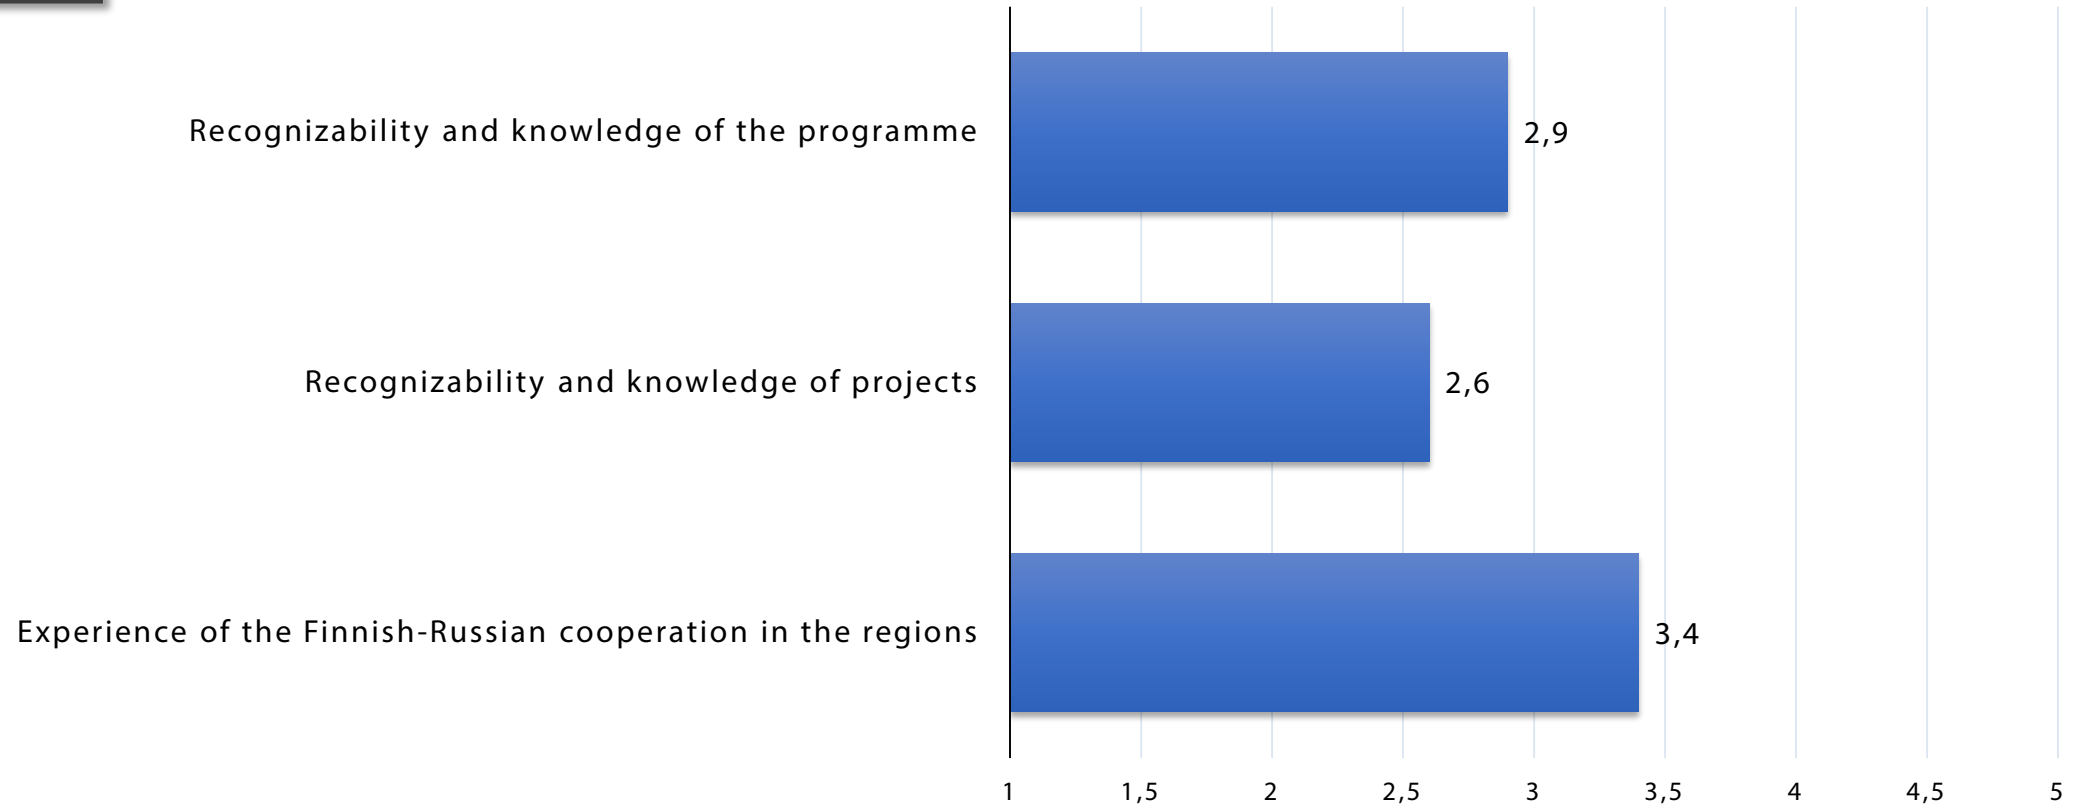

CBC
IN MY REGION

ANNUAL ON-LINE SURVEY

2-20 DECEMBER 2019

CBC 2014-2020
SOUTH-EAST FINLAND - RUSSIA

Funded by the European Union, the Russian Federation and the Republic of Finland.

AVERAGE VALUES

■ All respondents n=52, 1=very little/very negative - 5=very well/very positive