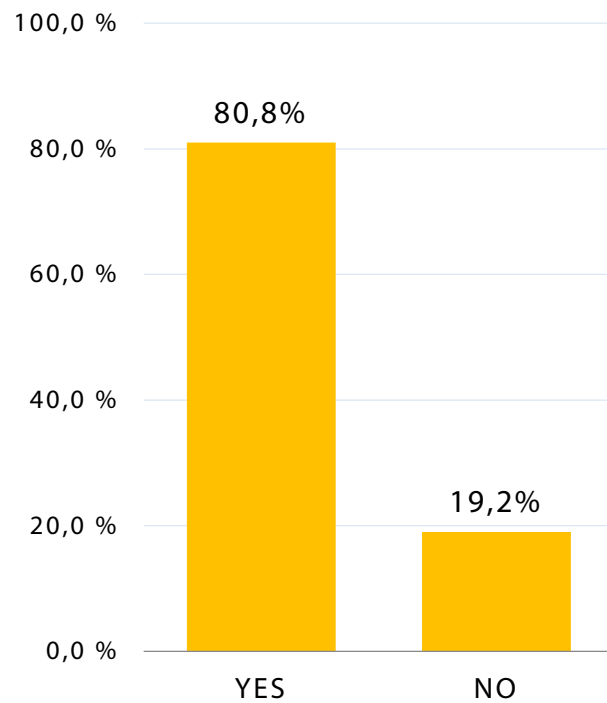

RECOGNIZABILITY AND KNOWLEDGE OF PROGRAMME

HAVE YOU HEARD ABOUT THE SOUTH-EAST FINLAND - RUSSIA CBC PROGRAMME BEFORE?